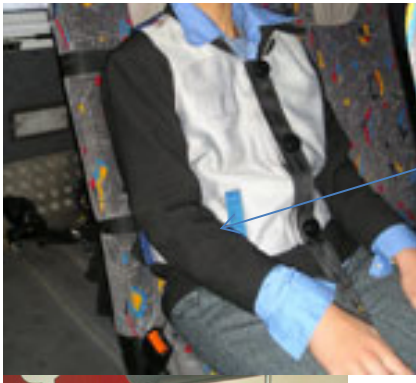

2. The use:

The belt is designed as a vest, the person is dressed in the vest and the vest is closed.

Crotch strap buttoned with the vest buttons on the front of the vest

Crotch strap with a lock is inserted between the seat and the backrest, and top strap attached to the vest, is placed over the back of the seat.

Place the person in the seat and adjust the crotch strap around the person and lock the snap lock.

Place the 2 horizontal straps attached to the vest around the backrest, set and lock them.

The person is now fixed in the seat. Make sure the belt is closed and adjusted.